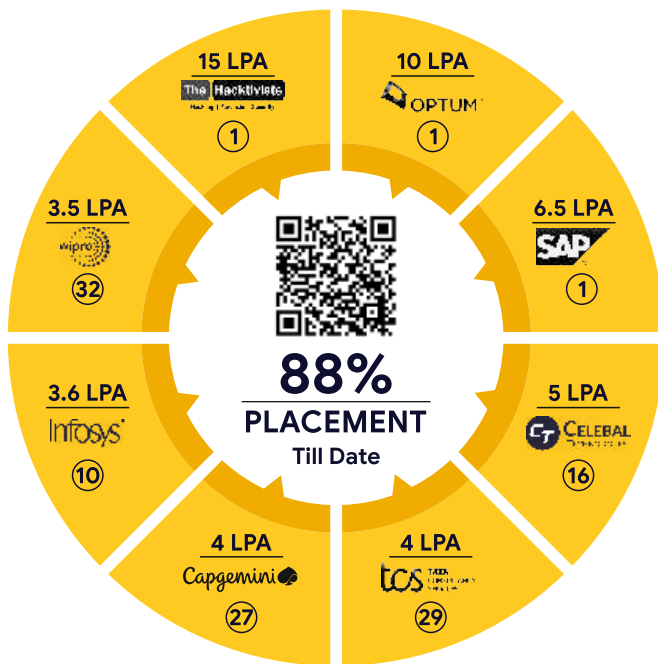

B.Sc.
(Hospitality and
Hotel Administration)
Diploma in
Food Production
Front Office
Bakery & Confectionary

Management

MBA | Ph.D.

Nursing

B.Sc. (Nursing)

TOP

RECRUITERS (Batch - 2022)

350+

PLACEMENTS

80+

COMPANIES

15 LPA

HIGHEST PLACEMENT

(B.Tech., MBA & Hotel Management)

TOTAL 341 PLACEMENTS OUT OF 388 FINAL YEAR STUDENTS

116 STUDENTS ALREADY JOINED UNDER INDUSTRY EXPOSURE INITIATIVE

SKOLAR be a step ahead 9 LPA	Skill VERTEX 7 LPA	biz4 MOBIE FIRST 6 LPA	BYJU'S The Learning App 6 LPA
unthinkable 5 LPA	ATCS 5 LPA	verzeo 5-8 LPA	SPANIDEA 5 LPA
practo 4.5 LPA	nagarro 4.5 LPA	Genus energizing lives 4.5 LPA	vufam 4.5 LPA
Eyesys 3.6 LPA	techuz delivering promises 3.6 LPA	rapidops 3.6 LPA	CreateBytes 3.6 LPA
Pinnacle INFOTECH 3 LPA	VVDN 3.2 LPA	AddWebSolution "You talk, we listen" 2.48 LPA	P&A Associates 2.16 LPA
bigstep 6 LPA	Auriga 6 LPA	metacube 5.2 LPA	INTIMETEC 5.5 LPA
finger tips 5 LPA	Circuits 5 LPA	A3logics 5 LPA	FusionStak Tech based 4.5 LPA
MAI BHAWANI 3.6 LPA	extern Labs 3.5 LPA	Shree Cement 3 LPA	AU SMALL FINANCE BANK 3 LPA
SYNORIQ 4.5 LPA	paytm 4.5 LPA	infochips An Arany Company 4 LPA	B L KASHYAP 3.7 LPA
FORTUNE 2.1 LPA	RAMADA 2 LPA	OLLO SOFT 1.9 LPA	JOHARI 1.2 LPA